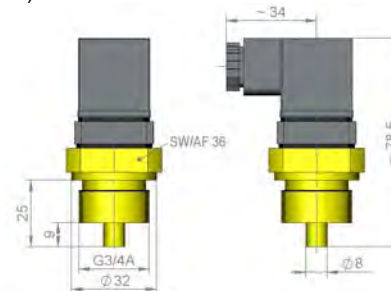

сайт: martens.nt-rt.ru || эл. почта: msa@nt-rt.ru

Temperature Controller TF1

- Installation location as desired
- Compact construction
- Normally opened or normally closed contact

Characteristics

A fully potted bimetal thermostat switches when a limit temperature is reached.

Technical data

Switch	bimetal thermostatic switch	
Process connection	male thread G 1/2 A - optionally G 3/4 A (further process connections available on request)	
Switching value	+40..+120 °C in 10 °C steps. The switching value is indicated for temperature increasing at 2 K/min.	
Tolerance	±10 K	
Hysteresis	10..20 K	
Pressure	PN 100	
Medium temperature	Switch	Medium temperature
	40 °C	-20..+ 90 °C
	50 °C	-20..+100 °C
	60 °C	-20..+110 °C
	70 °C	-20..+120 °C
	80 °C	-20..+130 °C
	from 90 °C	-20..+140 °C
Ambient temperature	-20..+70 °C	
Media	water, oils, gases	
Wiring	normally opened (n.o.) No. 0.212	
	normally closed (n.c.) No. 0.214	
Switching voltage	max. 250 V AC	
Switching current	max. 10 A	
Protection class	1 - safety insulation	
Ingress protection	IP 65	

Electrical connection	plug DIN 43650-A / ISO 4400	
Materials medium-contact	Brass construction: CW614N	Stainless steel construction: 1.4305
Non-medium-contact materials	PA6.6, NBR	
Weight	G 1/2 A - 0.12 kg G 3/4 A - 0.18 kg	
Installation location	Installation location as desired. When installed, the sensor (Ø8) should be fully immersed in the medium.	

Dimensions

G 1/2 A

G 3/4 A (optional)

Ordering code

TF1 - 1. 2. 3. 4. H 5.

○=Option

1. Switching range	040 .. 120	temperature 40..120 °C in 10 °C steps
2. Connection material	M	brass
	K	○ stainless steel
3. Connection	015	thread G 1/2 A
	020	○ thread G 3/4 A
4. Process connection	H	screw-in thread
5. Wiring	S	wiring 0.212 normally open (n.o.)
	O	wiring 0.214 normally closed (n.c.)