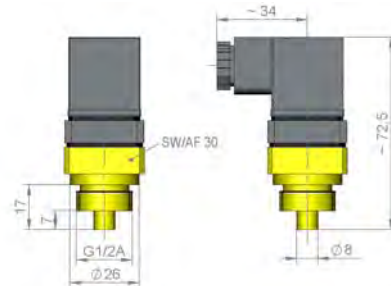

сайт: martens.nt-rt.ru || эл. почта: msa@nt-rt.ru

Temperature Controller TF1

- Installation location as desired
- Compact construction
- Normally opened or normally closed contact

Characteristics

A fully potted bimetal thermostat switches when a limit temperature is reached.

Technical data

Switch	bimetal thermostatic switch	
Process connection	male thread G 1/2 A - optionally G 3/4 A (further process connections available on request)	
Switching value	+40..+120 °C in 10 °C steps. The switching value is indicated for temperature increasing at 2 K/min.	
Tolerance	±10 K	
Hysteresis	10..20 K	
Pressure	PN 100	
Medium temperature	Switch	Medium temperature
	40 °C	-20..+ 90 °C
	50 °C	-20..+100 °C
	60 °C	-20..+110 °C
	70 °C	-20..+120 °C
	80 °C	-20..+130 °C
	from 90 °C	-20..+140 °C
Ambient temperature	-20..+70 °C	
Media	water, oils, gases	
Wiring	normally opened (n.o.) No. 0.212	
	normally closed (n.c.) No. 0.214	
Switching voltage	max. 250 V AC	
Switching current	max. 10 A	
Protection class	1 - safety insulation	
Ingress protection	IP 65	

Electrical connection	plug DIN 43650-A / ISO 4400	
Materials medium-contact	Brass construction: CW614N	Stainless steel construction: 1.4305
Non-medium-contact materials	PA6.6, NBR	
Weight	G 1/2 A - 0.12 kg G 3/4 A - 0.18 kg	
Installation location	Installation location as desired. When installed, the sensor (Ø8) should be fully immersed in the medium.	

Dimensions

G 1/2 A

G 3/4 A (optional)

Ordering code

TF1 - 1. 2. 3. 4. H 5.

○=Option

1. Switching range	040 .. 120	temperature 40..120 °C in 10 °C steps
2. Connection material	M	brass
	K	○ stainless steel
3. Connection	015	thread G 1/2 A
	020	○ thread G 3/4 A
4. Process connection	H	screw-in thread
5. Wiring	S	wiring 0.212 normally open (n.o.)
	O	wiring 0.214 normally closed (n.c.)